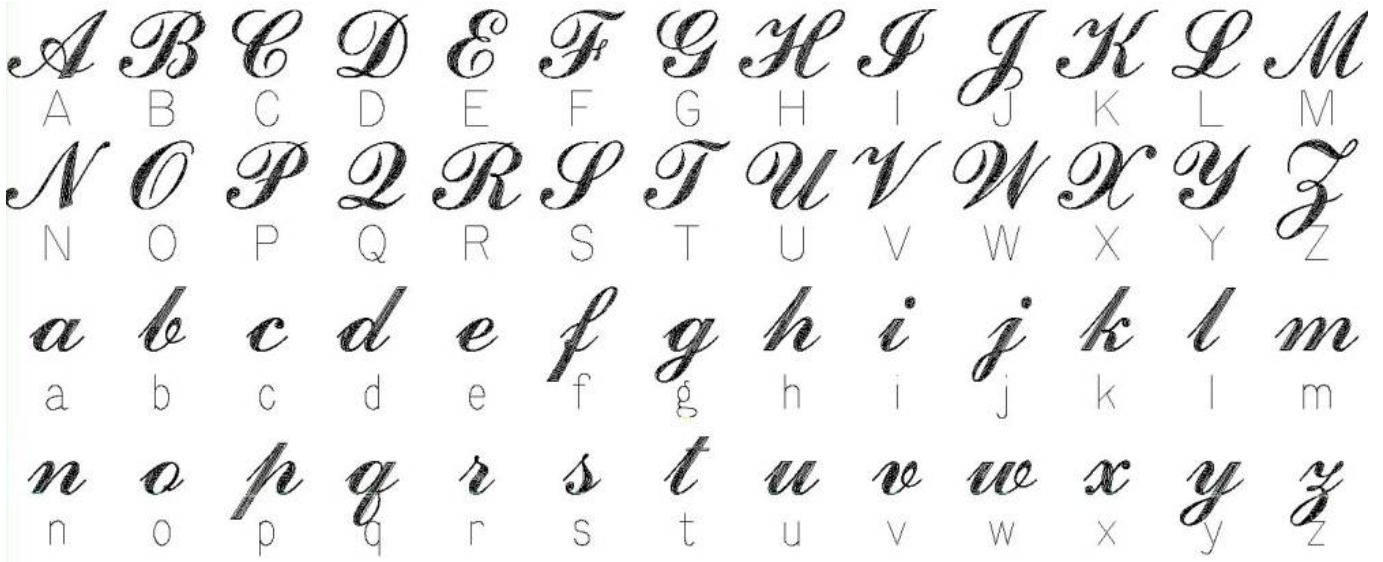

Police: Comscript 9L

Prévisualisation

From:
<https://manuals.cyborg-engravers.com/> - cyborg-engravers

Permanent link:
<https://manuals.cyborg-engravers.com/doku.php?id=fr:symmetry:font_comscript-9l>

Last update: 2022/09/28 16:58